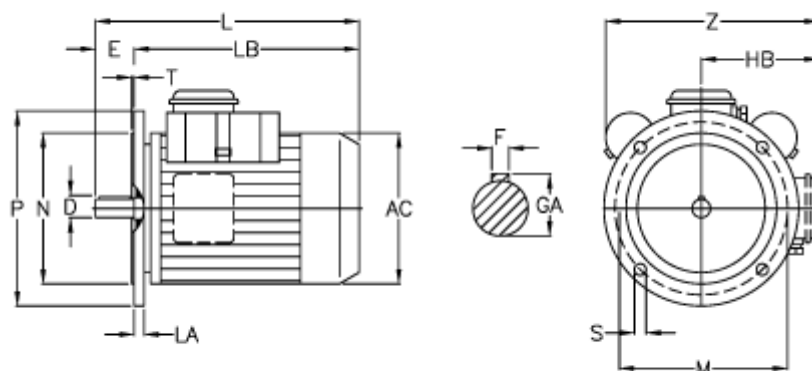

Article number: 25037664002

Description: ICME Single-phase motor MD80 B6 0,37KW
6 - 900 rpm 1x230 Volt 50Hz B5 with starting & running capacitor

Measures

AC = 156	LB = 265
D = 19	M = 165
E = 40	N = 130
F = 6	P = 200
GA = 21.5	S = 11.5
HB = 122	T = 3.5
L = 305	Z = 230
LA = 12.0	